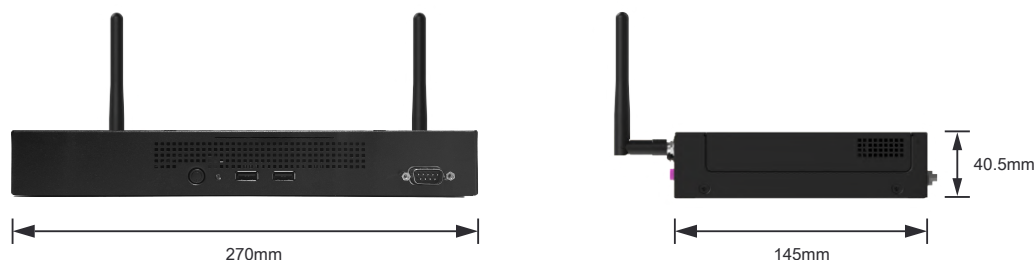

FLYTECH

B6120

4K Digital Signage Player

3 X 4K
DISPLAYS

HDBT™
ASE

4K
ULTRA HD

Flytech's B6120 digital signage player supports up to 3 displays and delivers high-performance graphics up to 4K content. It's an affordable solution for stable and reliable content delivery. The fanless design protects it from dust, making it ideal for any digital signage solution across various settings.

KEY FEATURES:

- Integrated with Intel® Elkhart Lake processor
- Built-in EDID emulation to prevent screen convergence issues
- Built-in HDMI-CEC to control the screen using the connected HDMI cable
- OOB remote management with inefi UEM software
- Long-distance transmission up to 300ft with HDBaseT technology

DIMENSIONS

SPECIFICATIONS

System	Motherboard	F3A
	Processor	Intel® Elkhart Lake J6412
	Graphic Engine	Intel®10th UHD
	Memory	4GB DDR4 (max. up to 32GB)
	Storage	128GB M.2 SSD
	OS Supported	Windows 10 IoT Enterprise, Linux
External I/O Ports (Front Side)	Power Button	1
	Power LED Indicator	1
	USB	2 x USB2.0 (Type-A)
External I/O Ports (Rear Side)	Power Button	1
	USB	4 x USB3.0 (Type-A)
	LAN	2 x RJ45 Giga LAN 10/100/1000
	COM	1
	Mic-in	1
	Line-out	1
	HDMI 2.0	3 (*3rd HDMI port is optional)
	HDBaseT*	2 (optional, HDMI Capability only- 1080p: 70m; 4K: 40m)
EDID Emulation	EDID Emulation	Yes (*standard configuration)
HDMI-CEC	HDMI-CEC	Yes (*standard configuration)
Communication	Wireless LAN	802.11 series wireless LAN card + BT (option)
Power	Power Adapter	65W / 19V
Certificate	EMC & Safety	FCC Class A, CE Mark, LVD
Environment	Operating Temperature	0°C ~ 35°C (32°F ~ 95°F)
	Storage Temperature	-20°C ~ 60°C (-4°F ~ 140°F)
	Humidity	20% ~ 85% RH non-condensing
Dimensions	W x D x H	270 x 145 x 40.5 mm (10.6" x 5.7" x 1.6")
Mounting	VESA Mount	75 x 75, 100 x 100